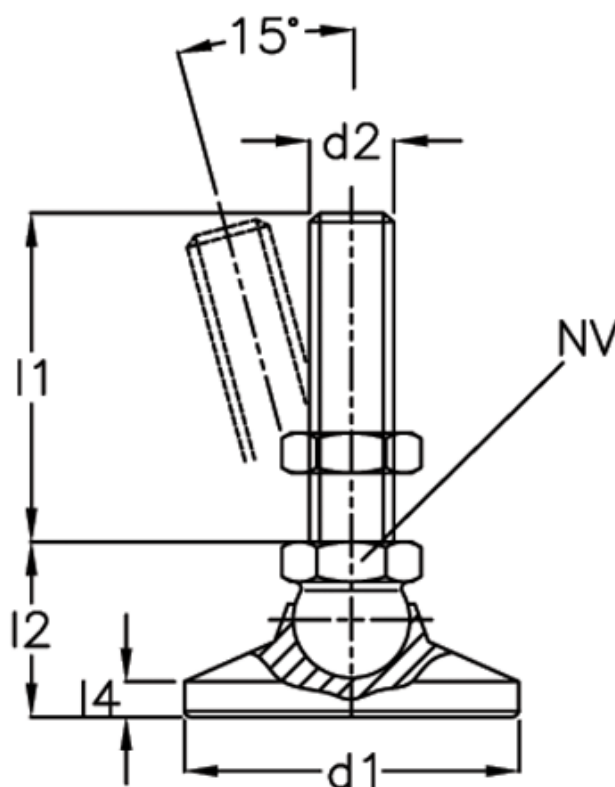

Article number: 20343660M24158OS

Description: E+G levelling foot
GN 343.6-60-M24-158-OS

Measures

A/F	= 24
d1	= 60
d2	= 24
l1	= 158
l2	= 36
l4	= -
Static load (N)	= 45
Weight in (g)	= 900